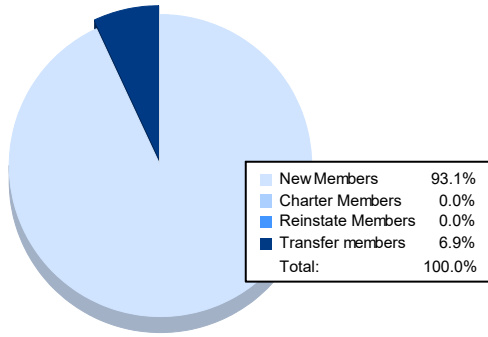

Year	New Clubs	Dropped Clubs	Gain/ Loss Clubs	New Members	Charter Members	Reinstate Members	Transfer Members	Total Member Added	Total Members Dropped	Gain/ Loss Members
2016-2017	0	0	0	121	0	2	13	136	152	-16
2017-2018	0	0	0	122	0	6	4	132	137	-5
2018-2019	0	0	0	104	0	9	11	124	127	-3
2019-2020	1	0	1	92	30	4	8	134	119	15
2020-2021	0	0	0	81	0	0	6	87	109	-22
<b>Average</b>	<b>0</b>	<b>0</b>	<b>0</b>	<b>104</b>	<b>6</b>	<b>4</b>	<b>8</b>	<b>123</b>	<b>129</b>	<b>-6</b>

### Membership Composition June 2021 Cumulative