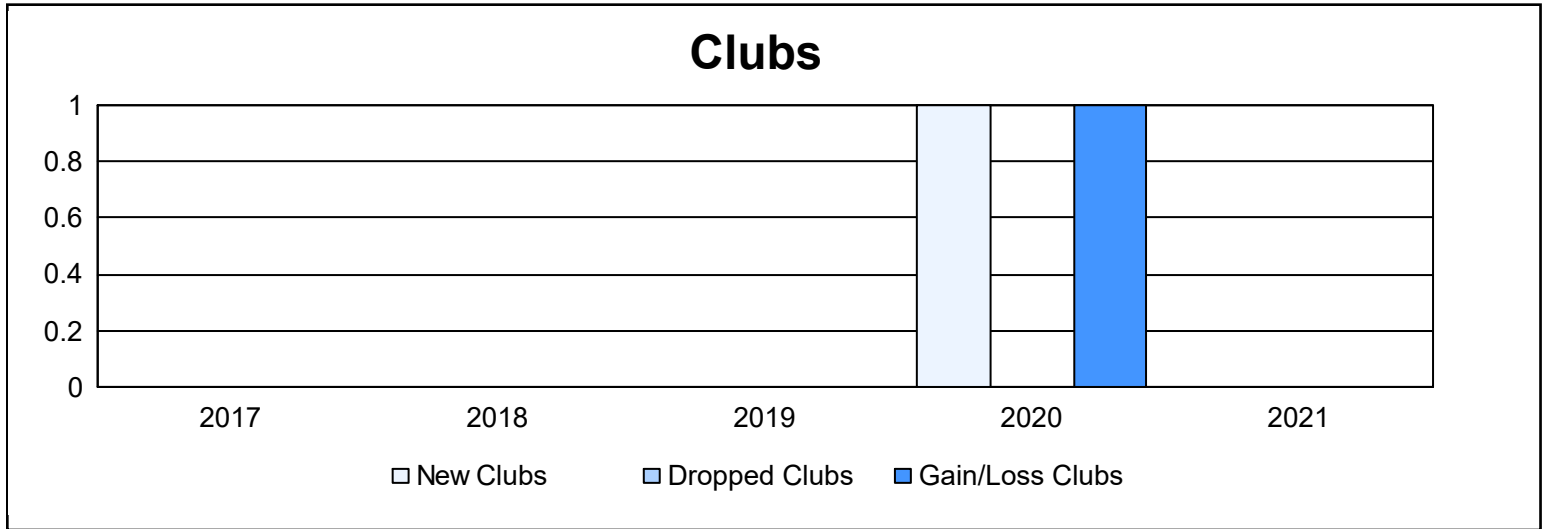

Year	New Clubs	Dropped Clubs	Gain/ Loss Clubs	New Members	Charter Members	Reinstate Members	Transfer Members	Total Member Added	Total Members Dropped	Gain/ Loss Members
2016-2017	0	0	0	121	0	2	13	136	152	-16
2017-2018	0	0	0	122	0	6	4	132	137	-5
2018-2019	0	0	0	104	0	9	11	124	127	-3
2019-2020	1	0	1	92	30	4	8	134	119	15
2020-2021	0	0	0	81	0	0	6	87	109	-22
<b>Average</b>	<b>0</b>	<b>0</b>	<b>0</b>	<b>104</b>	<b>6</b>	<b>4</b>	<b>8</b>	<b>123</b>	<b>129</b>	<b>-6</b>

### Membership Composition June 2021 Cumulative