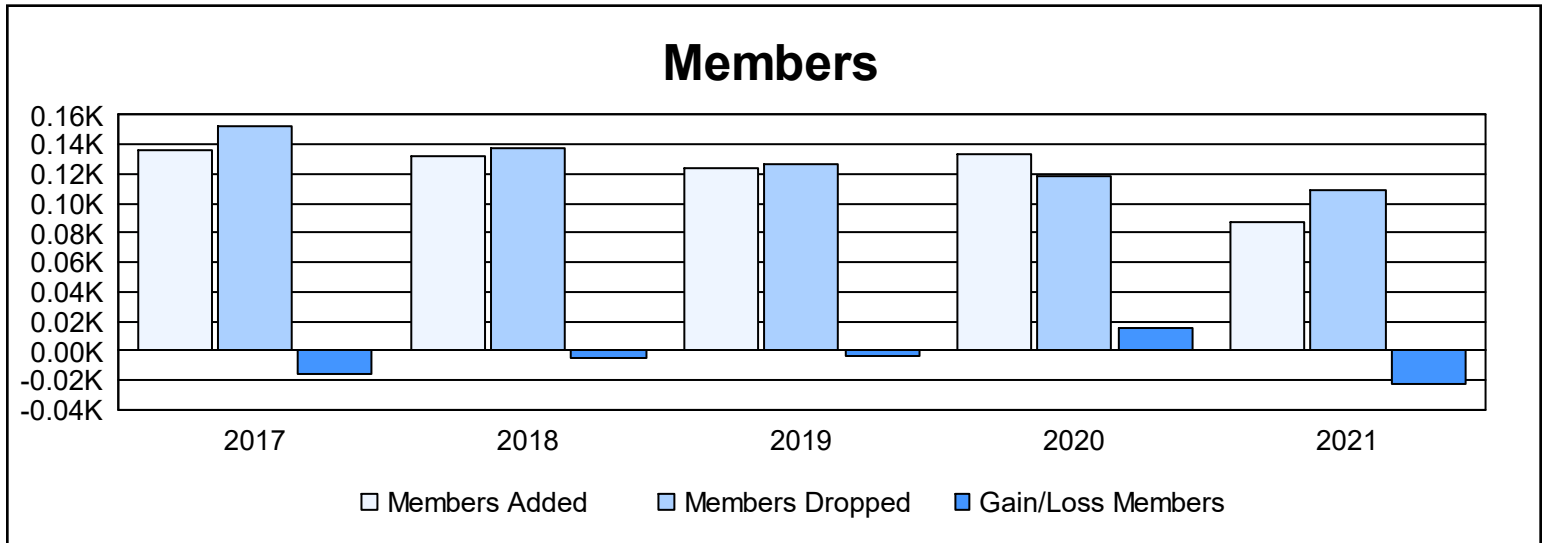

Year	New Clubs	Dropped Clubs	Gain/ Loss Clubs	New Members	Charter Members	Reinstate Members	Transfer Members	Total Member Added	Total Members Dropped	Gain/ Loss Members
2016-2017	0	0	0	121	0	2	13	136	152	-16
2017-2018	0	0	0	122	0	6	4	132	137	-5
2018-2019	0	0	0	104	0	9	11	124	127	-3
2019-2020	1	0	1	92	30	4	8	134	119	15
2020-2021	0	0	0	81	0	0	6	87	109	-22
<b>Average</b>	<b>0</b>	<b>0</b>	<b>0</b>	<b>104</b>	<b>6</b>	<b>4</b>	<b>8</b>	<b>123</b>	<b>129</b>	<b>-6</b>

### Membership Composition June 2021 Cumulative